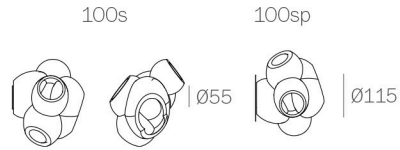

100

Surface Mount

Wall/ceiling

100s Brass

Adjustable Lengths

Random canopies.

100.1

Ø116

100.1

Ø116

100.1m

Ø30

100.1mi

Ø88

100.1mo

Ø38

100.3

Ø152

100.5

Ø203

100.7

Ø203

adjustable up to 3000 (10') standard

adjustable up to 30500 (100') custom

1100 x 370

600

1320 x 300

755

1320 x 444

755

fixed length up to 3000 (10') standard

fixed length up to 30500 (100') custom