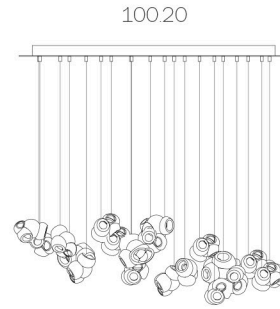

100

Surface Mount

Wall/ceiling

100s Brass

Adjustable Lengths

Random canopies.

100.1

Ø116

100.3

Ø152

100.5

Ø203

100.7

Ø203

adjustable up to 3000 (10') standard

adjustable up to 30500 (100') custom

Table Light

100t

Ø75

Fixed Lengths

Random canopies.

850 x 284

600

508

1100 x 370

600

1320 x 300

755

1320 x 444

755

fixed length up to 3000 (10') standard

fixed length up to 30500 (100') custom